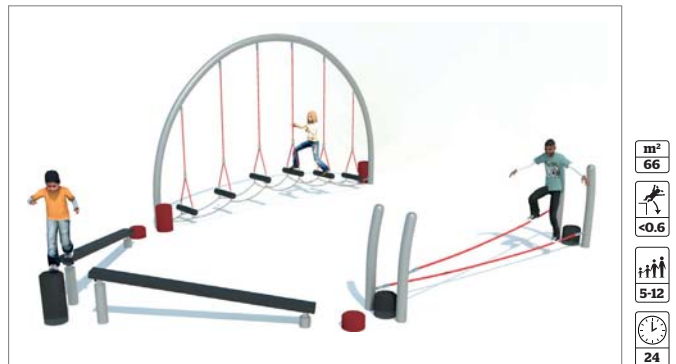

Massif Central
8048725 CC Massif Central
8048723 BM Étriers fix autostables
11.0 x 8.8